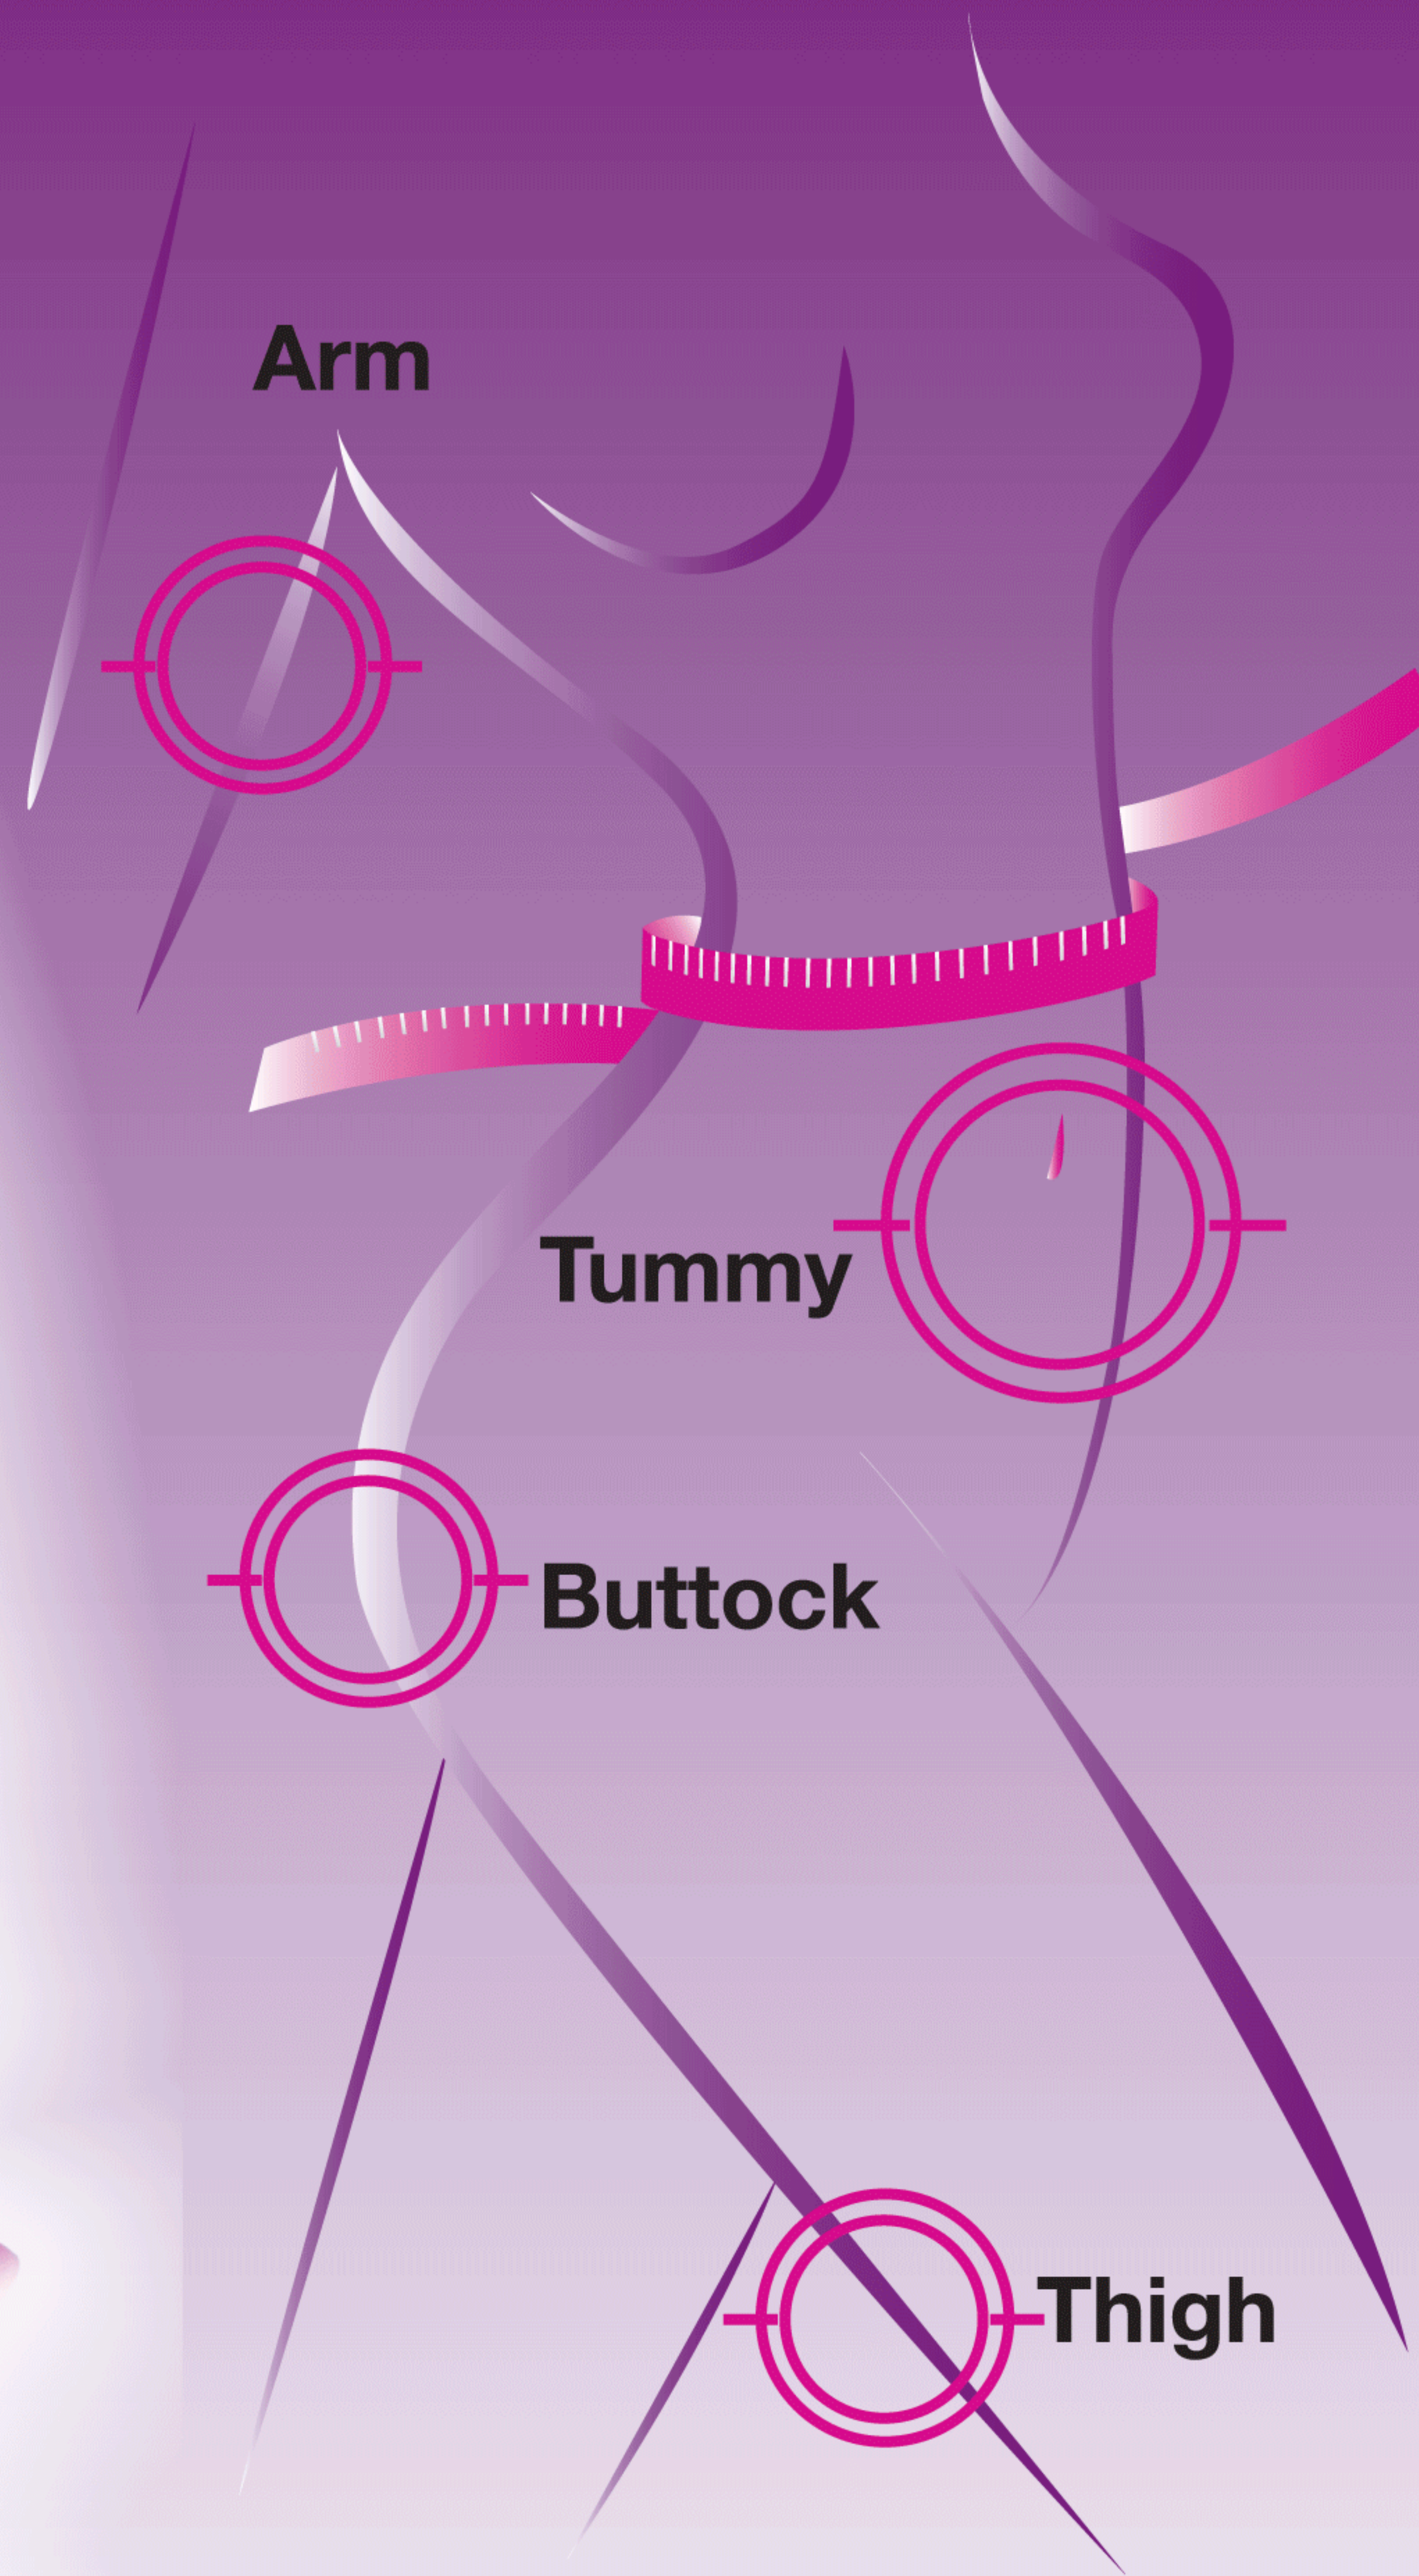

# REDEFINE YOUR BODY CONTOUR

**Works best for those with high B.M.I.**

**TummyTuck** employs Lynk Biotech's proprietary technology to effectively deliver a high concentration of active ingredients to firm and shape the targeted areas.

**TummyTuck** contains a powerful cocktail of active ingredients such as Carnitine, Coenzyme A, Glucosamine, Caffeine and Bupleurum Falcatum Root Extract that have proven scientific properties that aid in the redefinition of body contour at bulgy areas such as tummy, flabby arms, thighs and buttocks. It also contains Aloe Vera Gel to moisturise the skin for a smoother texture.

**TummyTuck** - The scientific way to a trim and shapely body.

✉ [custsvc@lynkbiotech.com](mailto:custsvc@lynkbiotech.com)

Available at:

Other quality products from **LYNK** are:

\*Use in conjunction with a balanced diet and regular exercise. Individual results may vary.